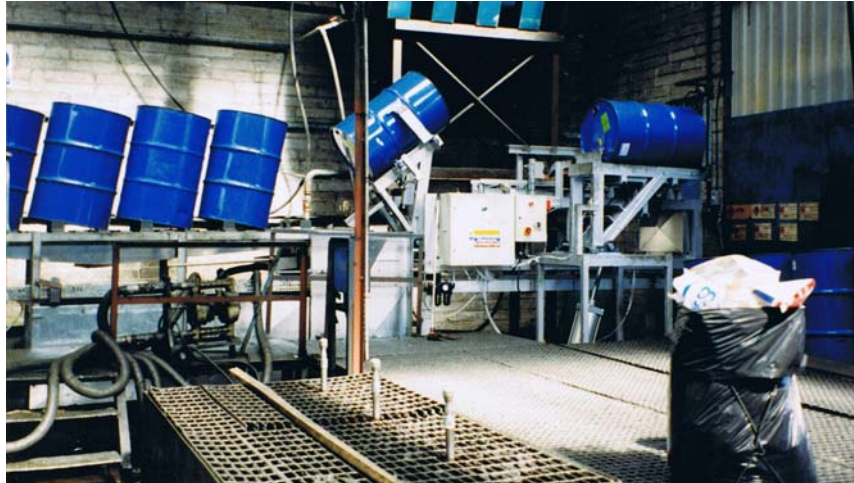

AUTOMATIC LOADER

The Challenger Drumtech Automatic Loader is designed to automatically load standard 205-litre capacity steel or plastic drums into either a Pre-Washer or the main line Washer.

Technical Information

Production rate	100 drums per hour
Electrical supply	400/3/50 VAC
Environmental protection	IP55
Power requirement	1.5 kW
Compressed air pressure	4.5 Bar